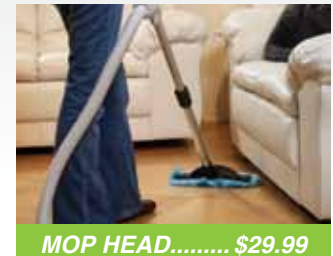

MOP HEAD $29.99

Canada's number 1 selling brand.

now on sale!